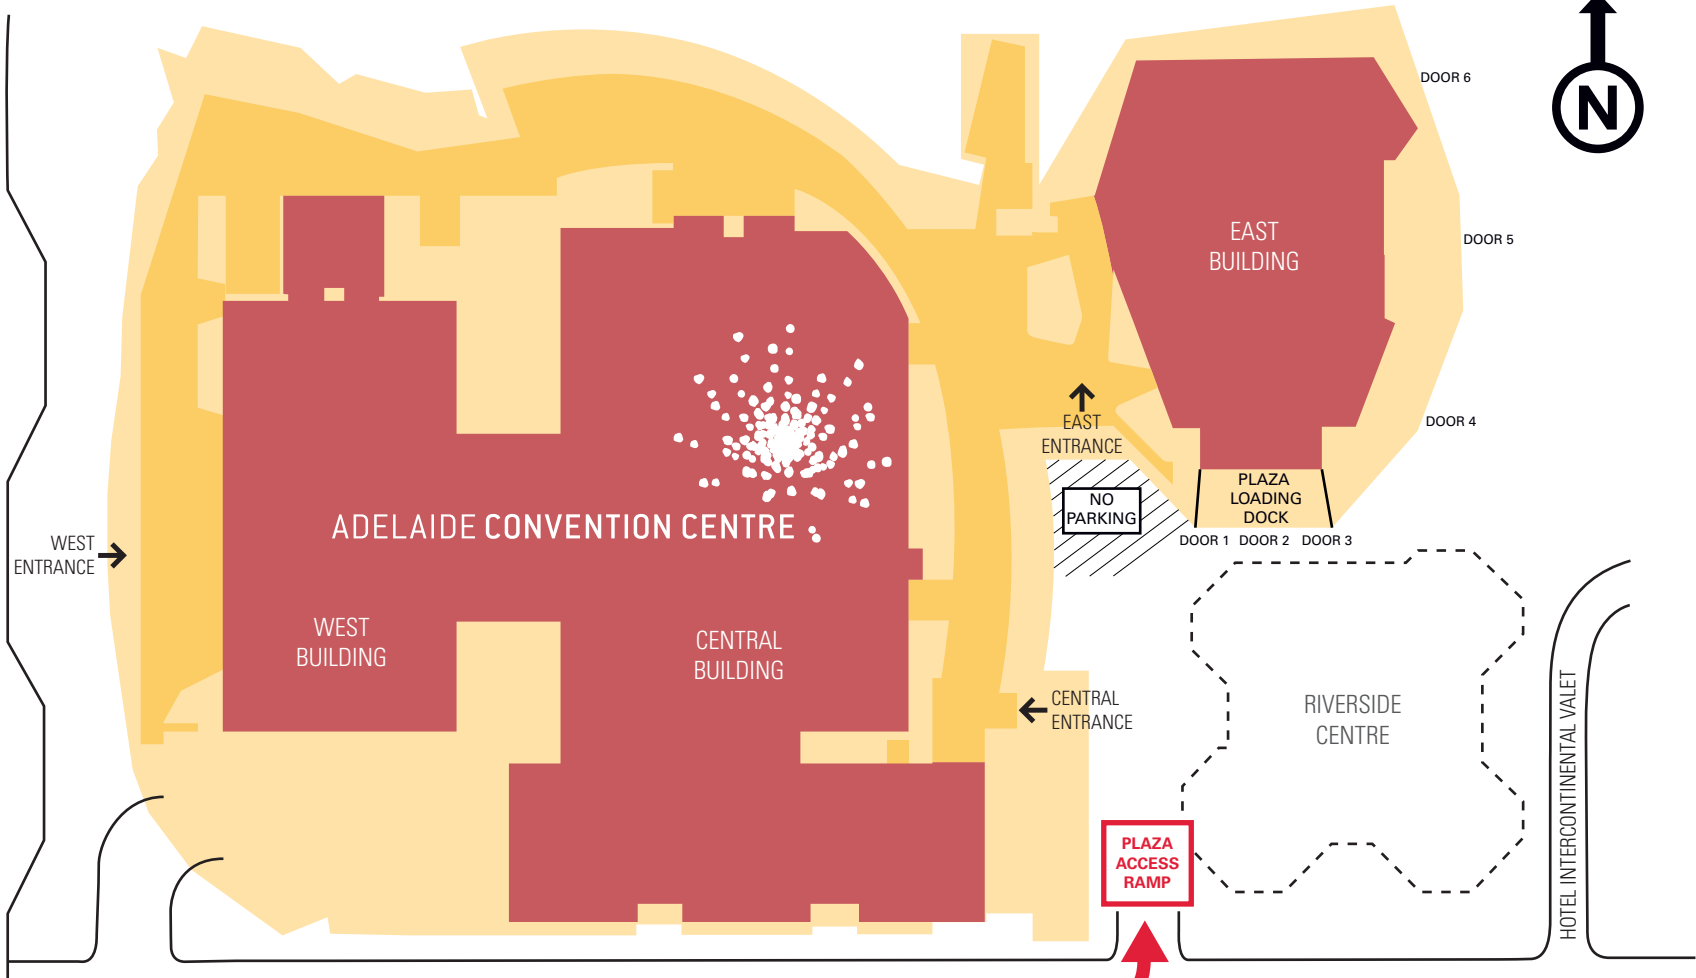

MONTEFIORE ROAD - VICTORIA BRIDGE

EAST BOUND

MORPHEIT STREET

NORTH BOUND

HINDLEY STREET

NORTH TERRACE

# PLAZA RAMP ACCESS

Please unload promptly and then park in either the North Terrace or Riverbank car parks. Maximum 20 minutes allowed for unloading.